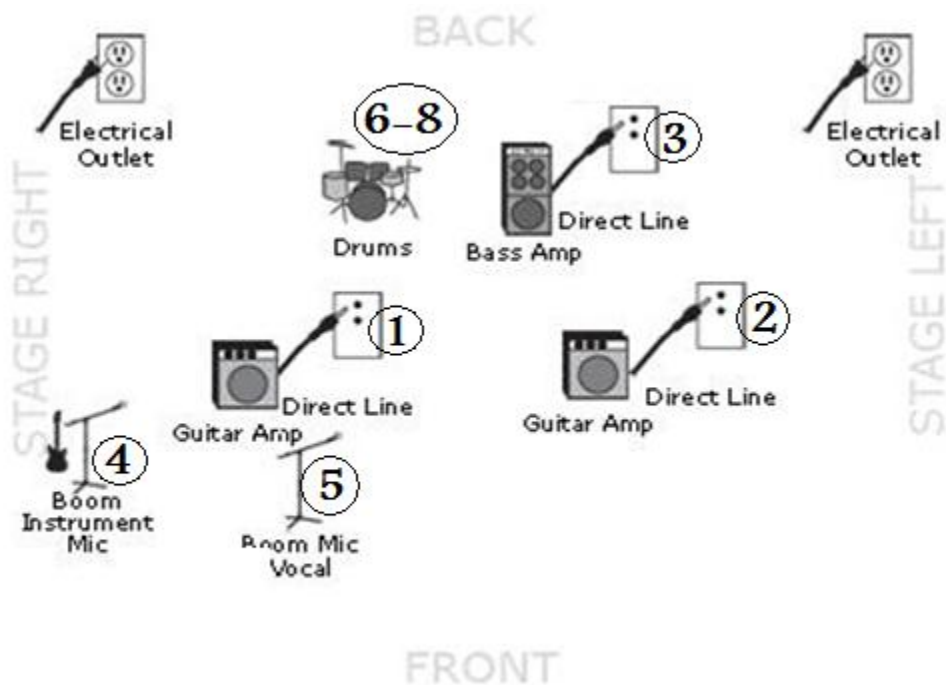

Three (3) XLR lines (out of guitar and bass amps provided by Caravan G.S.E.)
One (1) announcing microphone
One (1) condenser instrument microphones with telescoping boom
Two to Three (2-3) drum and percussion microphones as needed for venue

Additional Stage Requirements

The minimum stage requirement is 20' x 12'
Four(4) surge protected outlets of AC power (120 volts, 15 amp circuits)
Two(2) armless cushioned chairs
One(1) Bottle of cold water for each of The Artists per set

Line List

1. Guitar Sage Right (XLR)
2. Guitar Stage Left (XLR)
3. Bass (XLR)
4. Clarinet (Instrument Mic) or Violin (Amplifier Mic or XLR)
5. Announce Mic
- 6.-8. Drums as needed

Questions and Info: Chris Ruppenthal
Call - (608)217-2758 or Email - caravan@gypsyswing.com