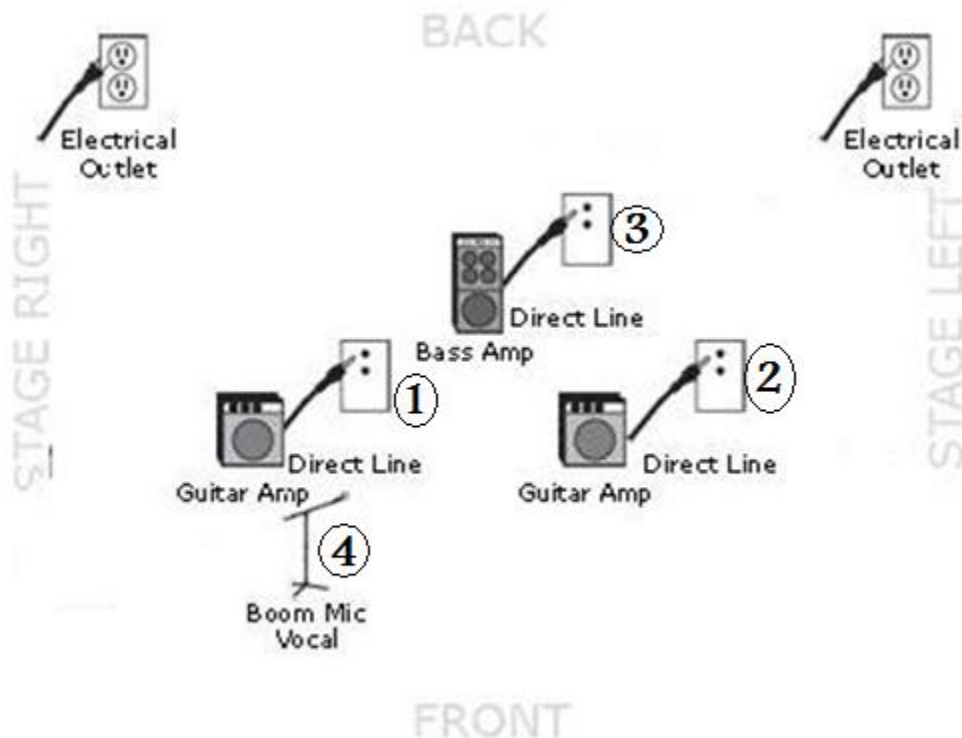

CARAVAN GYPSY SWING ENSEMBLE – Trio Stage Plot

Please direct any questions to Chris Ruppenthal
Call - (608)217-2758 Email - caravan@gypsyswing.com

Basic requirements when a PA is provided by The Presenter:

Three (3) XLR lines (out of guitar and bass amps provided by Caravan G.S.E.)
One (1) announcing microphone

Additional Stage Requirements

The minimum stage requirement is 12' x 12'
Four(4) surge protected outlets of AC power (120 volts, 15 amp circuits)
Two(2) armless cushioned chairs
One(1) Bottle of cold water for each of The Artists per set

Line List

1. Guitar Sage Right (XLR)
2. Guitar Stage Left (XLR)
3. Bass (XLR)
4. Announce Mic

Questions and Info: Chris Ruppenthal
Call - (608)217-2758 or Email - caravan@gypsyswing.com